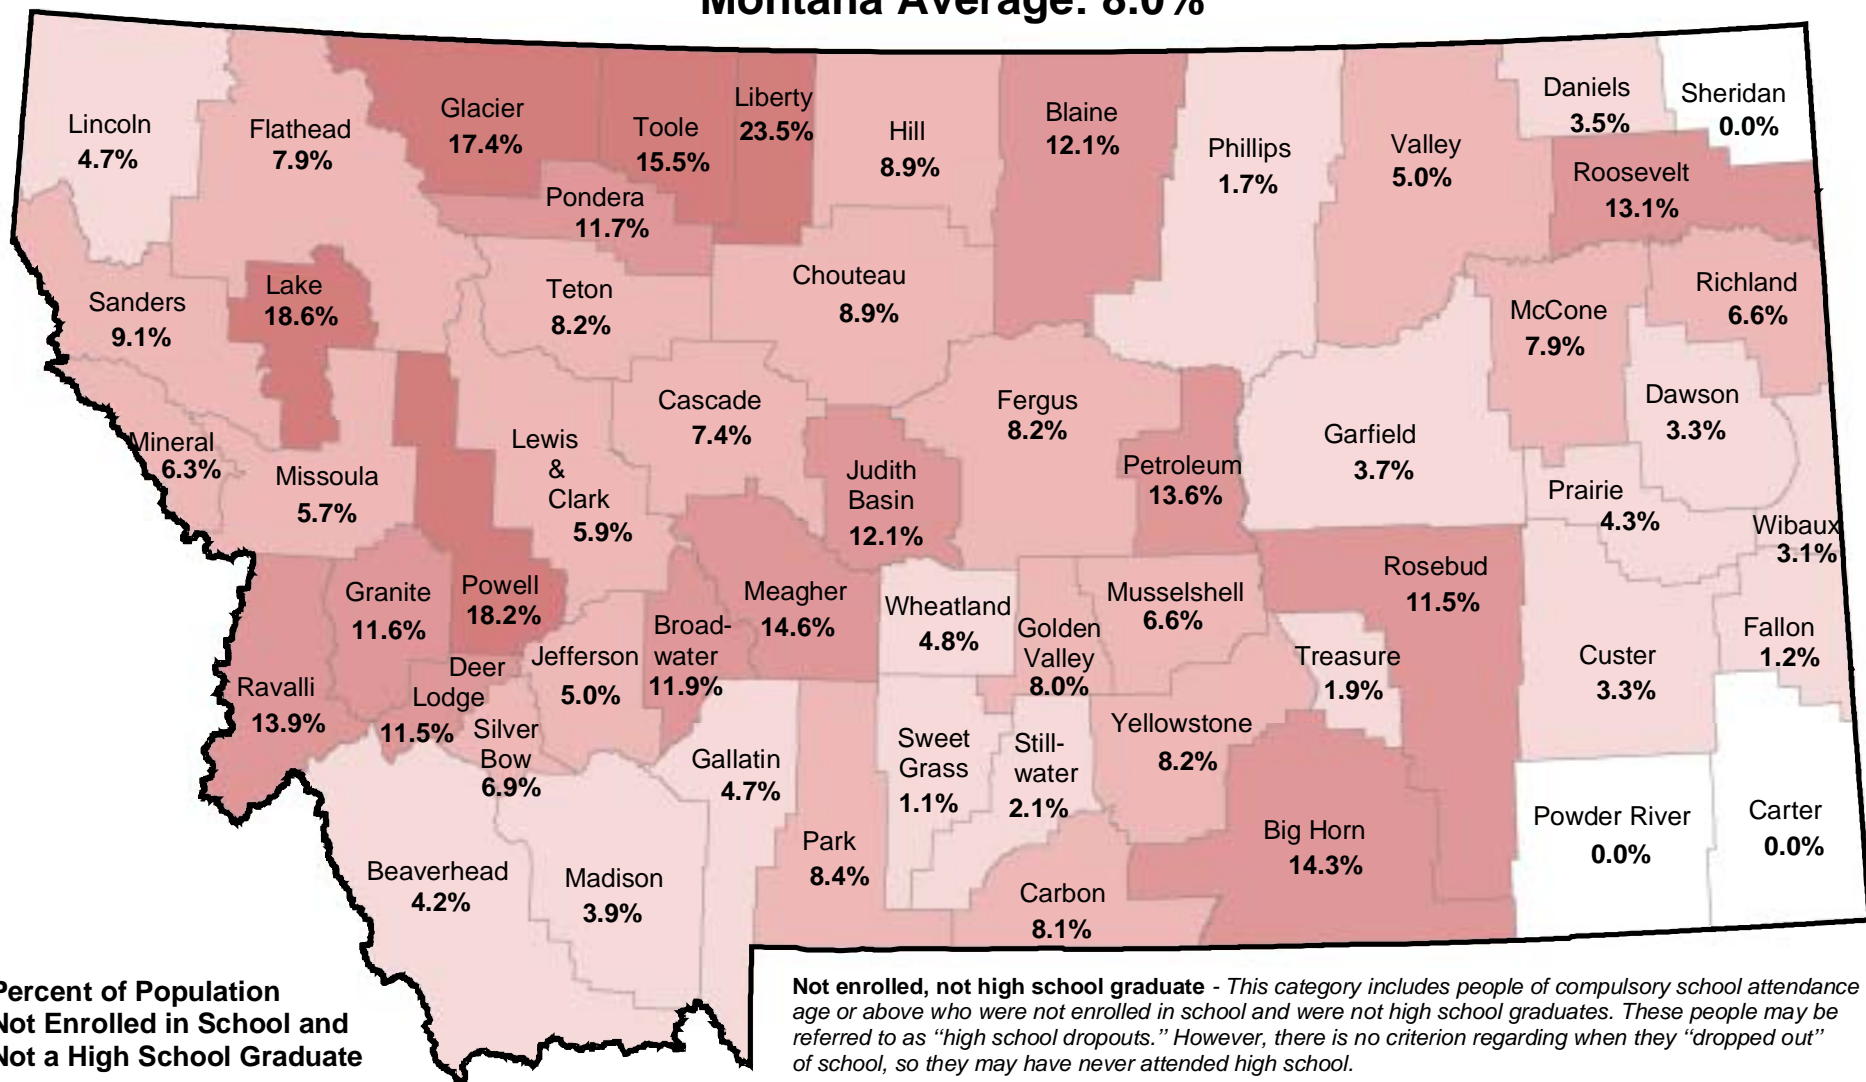

CENSUS 2000: MONTANA

Percent of Population 16 to 19 years Not Enrolled in School and Not a High School Graduate Montana Average: 8.0%

Not enrolled, not high school graduate - This category includes people of compulsory school attendance age or above who were not enrolled in school and were not high school graduates. These people may be referred to as "high school dropouts." However, there is no criterion regarding when they "dropped out" of school, so they may have never attended high school.

Percent of Population Not Enrolled in School and Not a High School Graduate

- None
- 0.1% - 4.9%
- 5% - 9.9%
- 10% - 14.9%
- 15% or Higher

Created by:
Census & Economic Information Center
Montana Department of Commerce
301 S. Park Ave, Helena MT 59620-0505